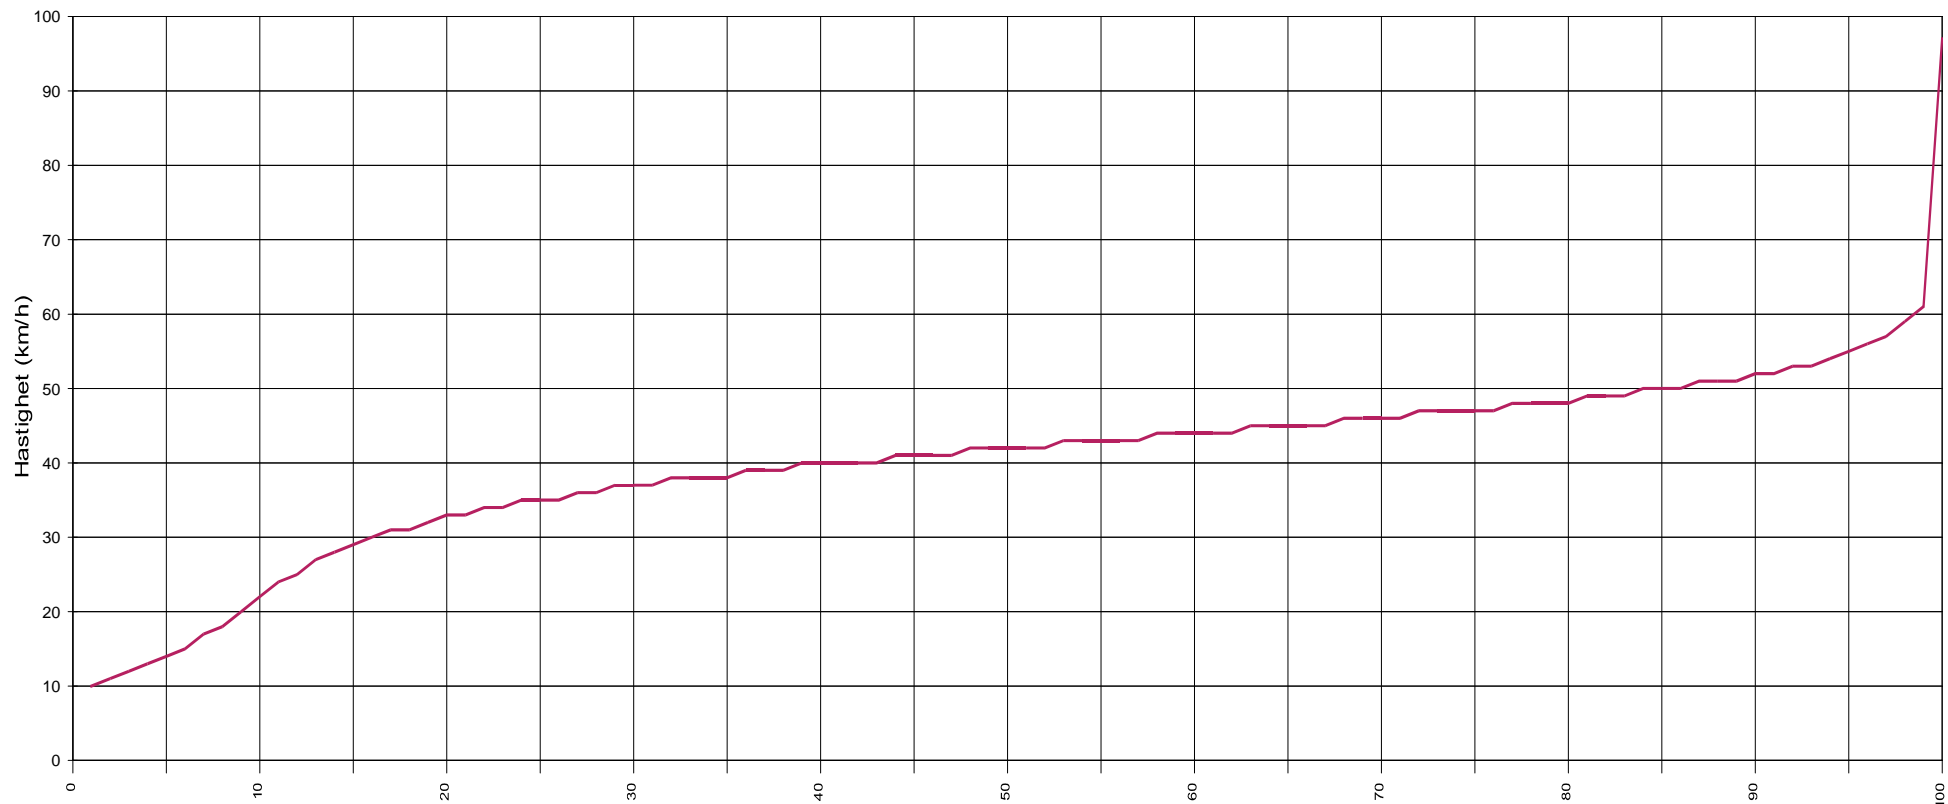

To see your own logo with your address here at this place:  
Design a graphic file and save it as "logo.wmf" (Windows Metafile)  
with the proportions 1:10 (width to length) in the program folder of this software

## Ludvigsdalsvägen, riktning mot Pappersbruket , 50 km/h hastighetsbegränsning