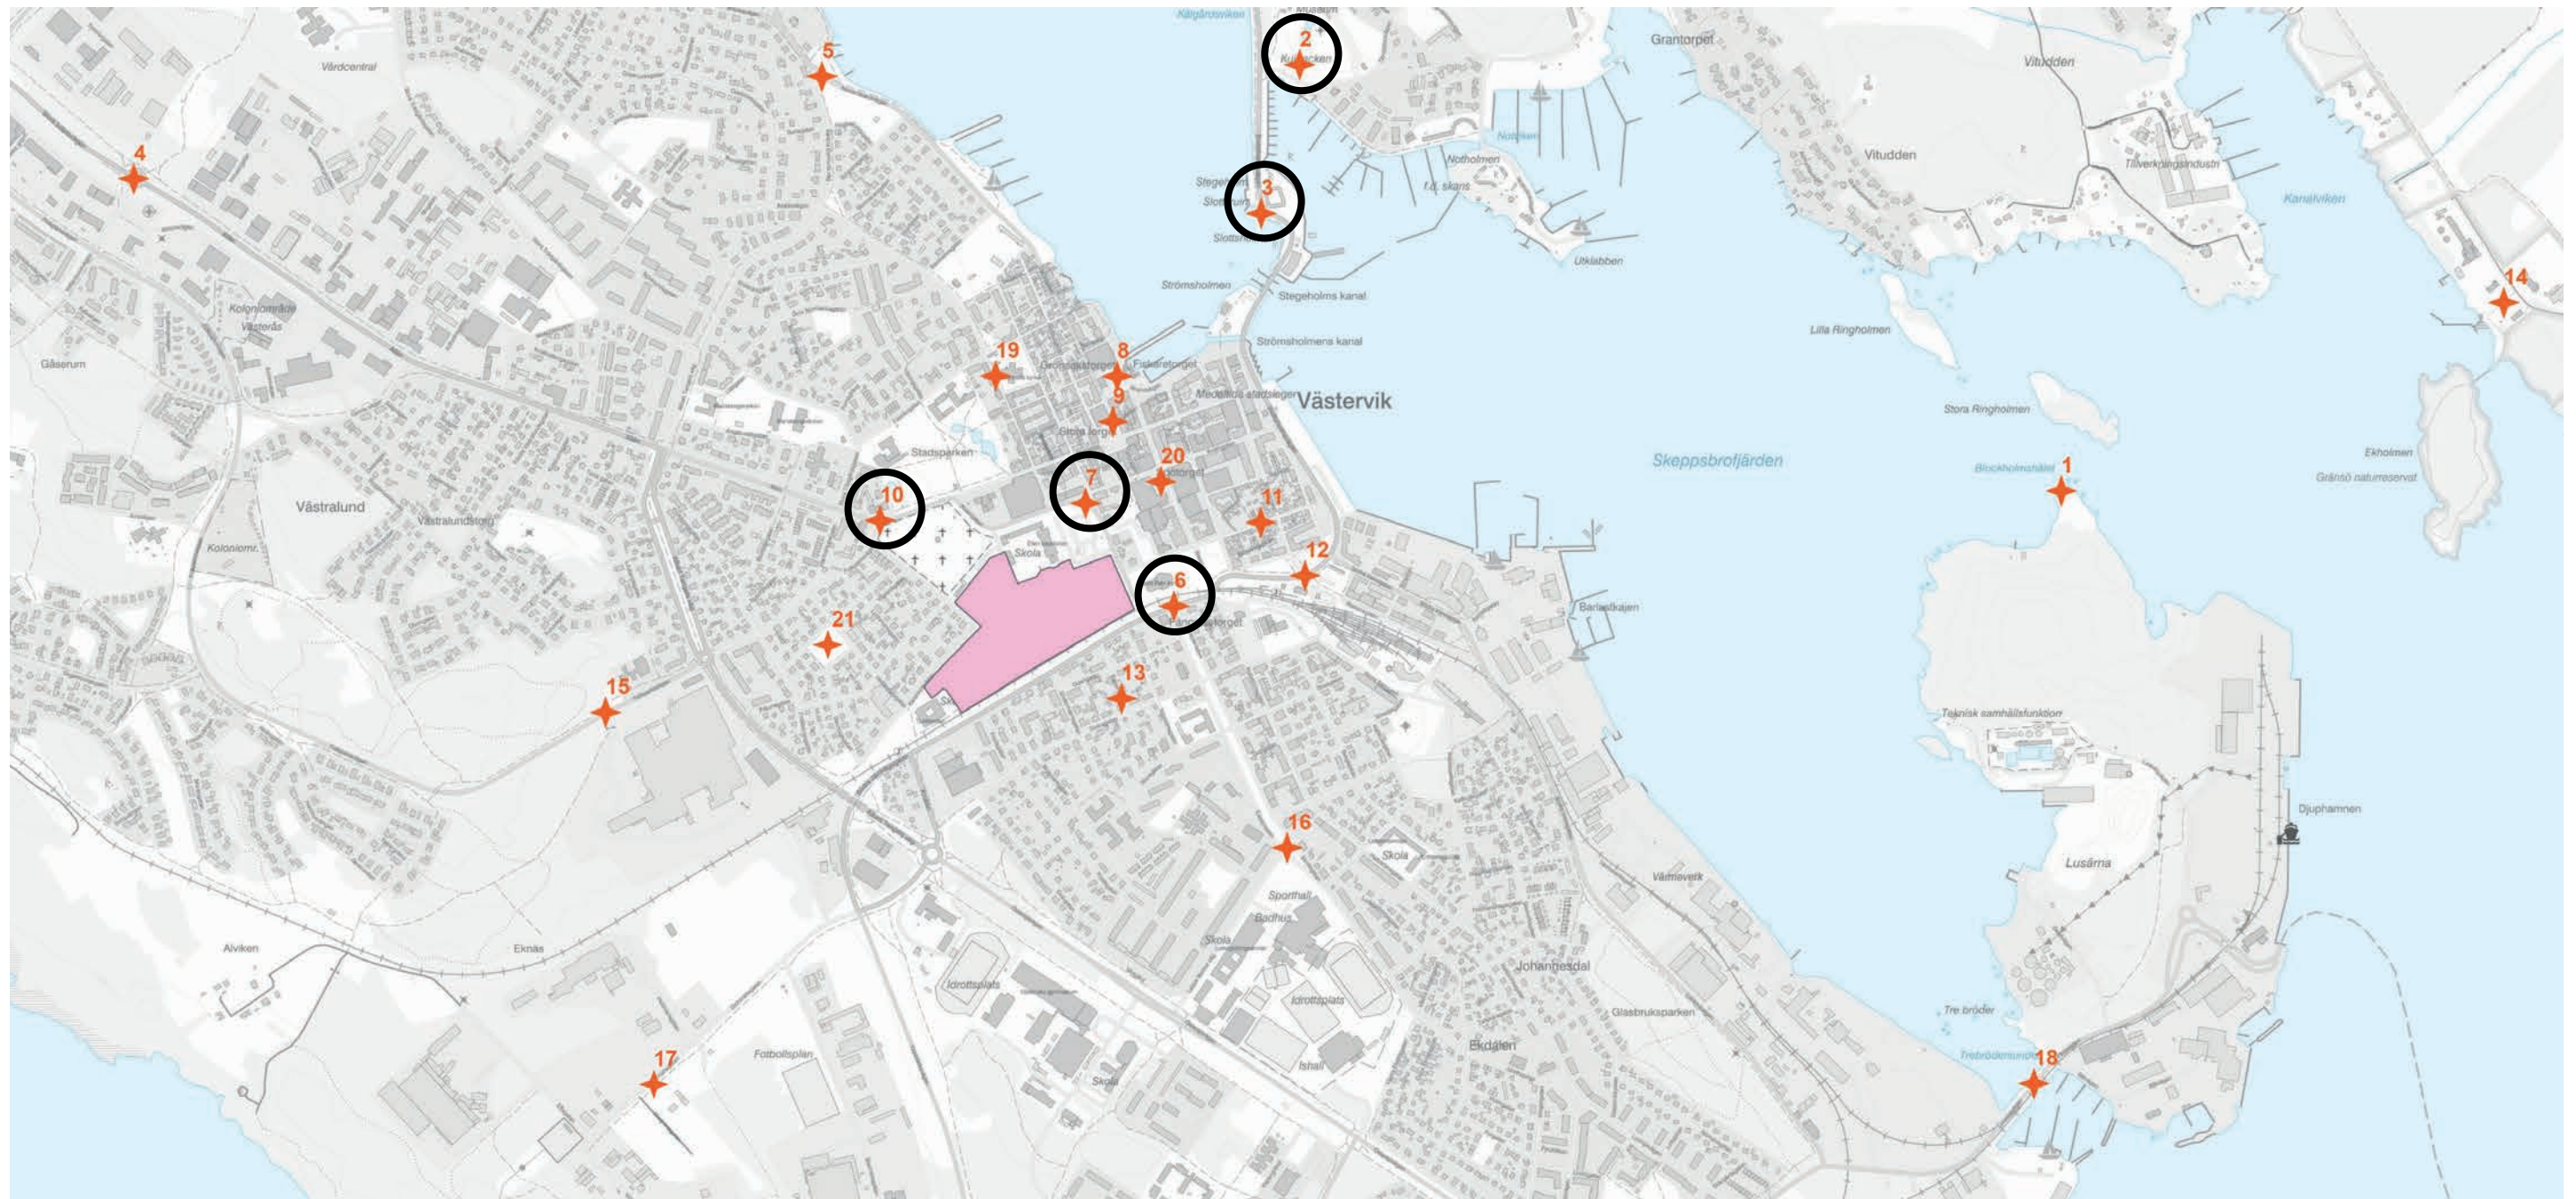

An architectural rendering of a landscaped urban area. In the foreground, a paved walkway curves through a green lawn. A large, mature tree with dense green foliage stands prominently on the right. In the middle ground, a series of low, manicured hedges runs across the scene, with several cars parked behind them. A few stylized human figures are scattered throughout the landscape. In the background, a large, modern building with a grid of windows is visible, partially obscured by more trees. To the left, a building with a green roof and arched windows is also visible. The sky is a clear, light blue.

**VOLYMSTUDIER / MONTAGE BLICKPUNKTER**

Översikt fotopunkter - Urval av kritiska punkter (enl. Kalmar läns museum, Bebyggelsehistorisk utredning)

Blickpunkt 2, Etapp 0 (NYPS)

Blickpunkt 2, Etapp 10

Blickpunkt 3, Etapp 0 (NYPS)

Blickpunkt 3, Etapp 10

Blickpunkt 6, Etapp 0 (NYPS)

Blickpunkt 6, Etapp 10

Blickpunkt 7, Etapp 0 (NYPS)

Blickpunkt 7, Etapp 10

Blickpunkt 10, Etapp 0 (NYPS)

*Blickpunkt 10, Etapp 10*